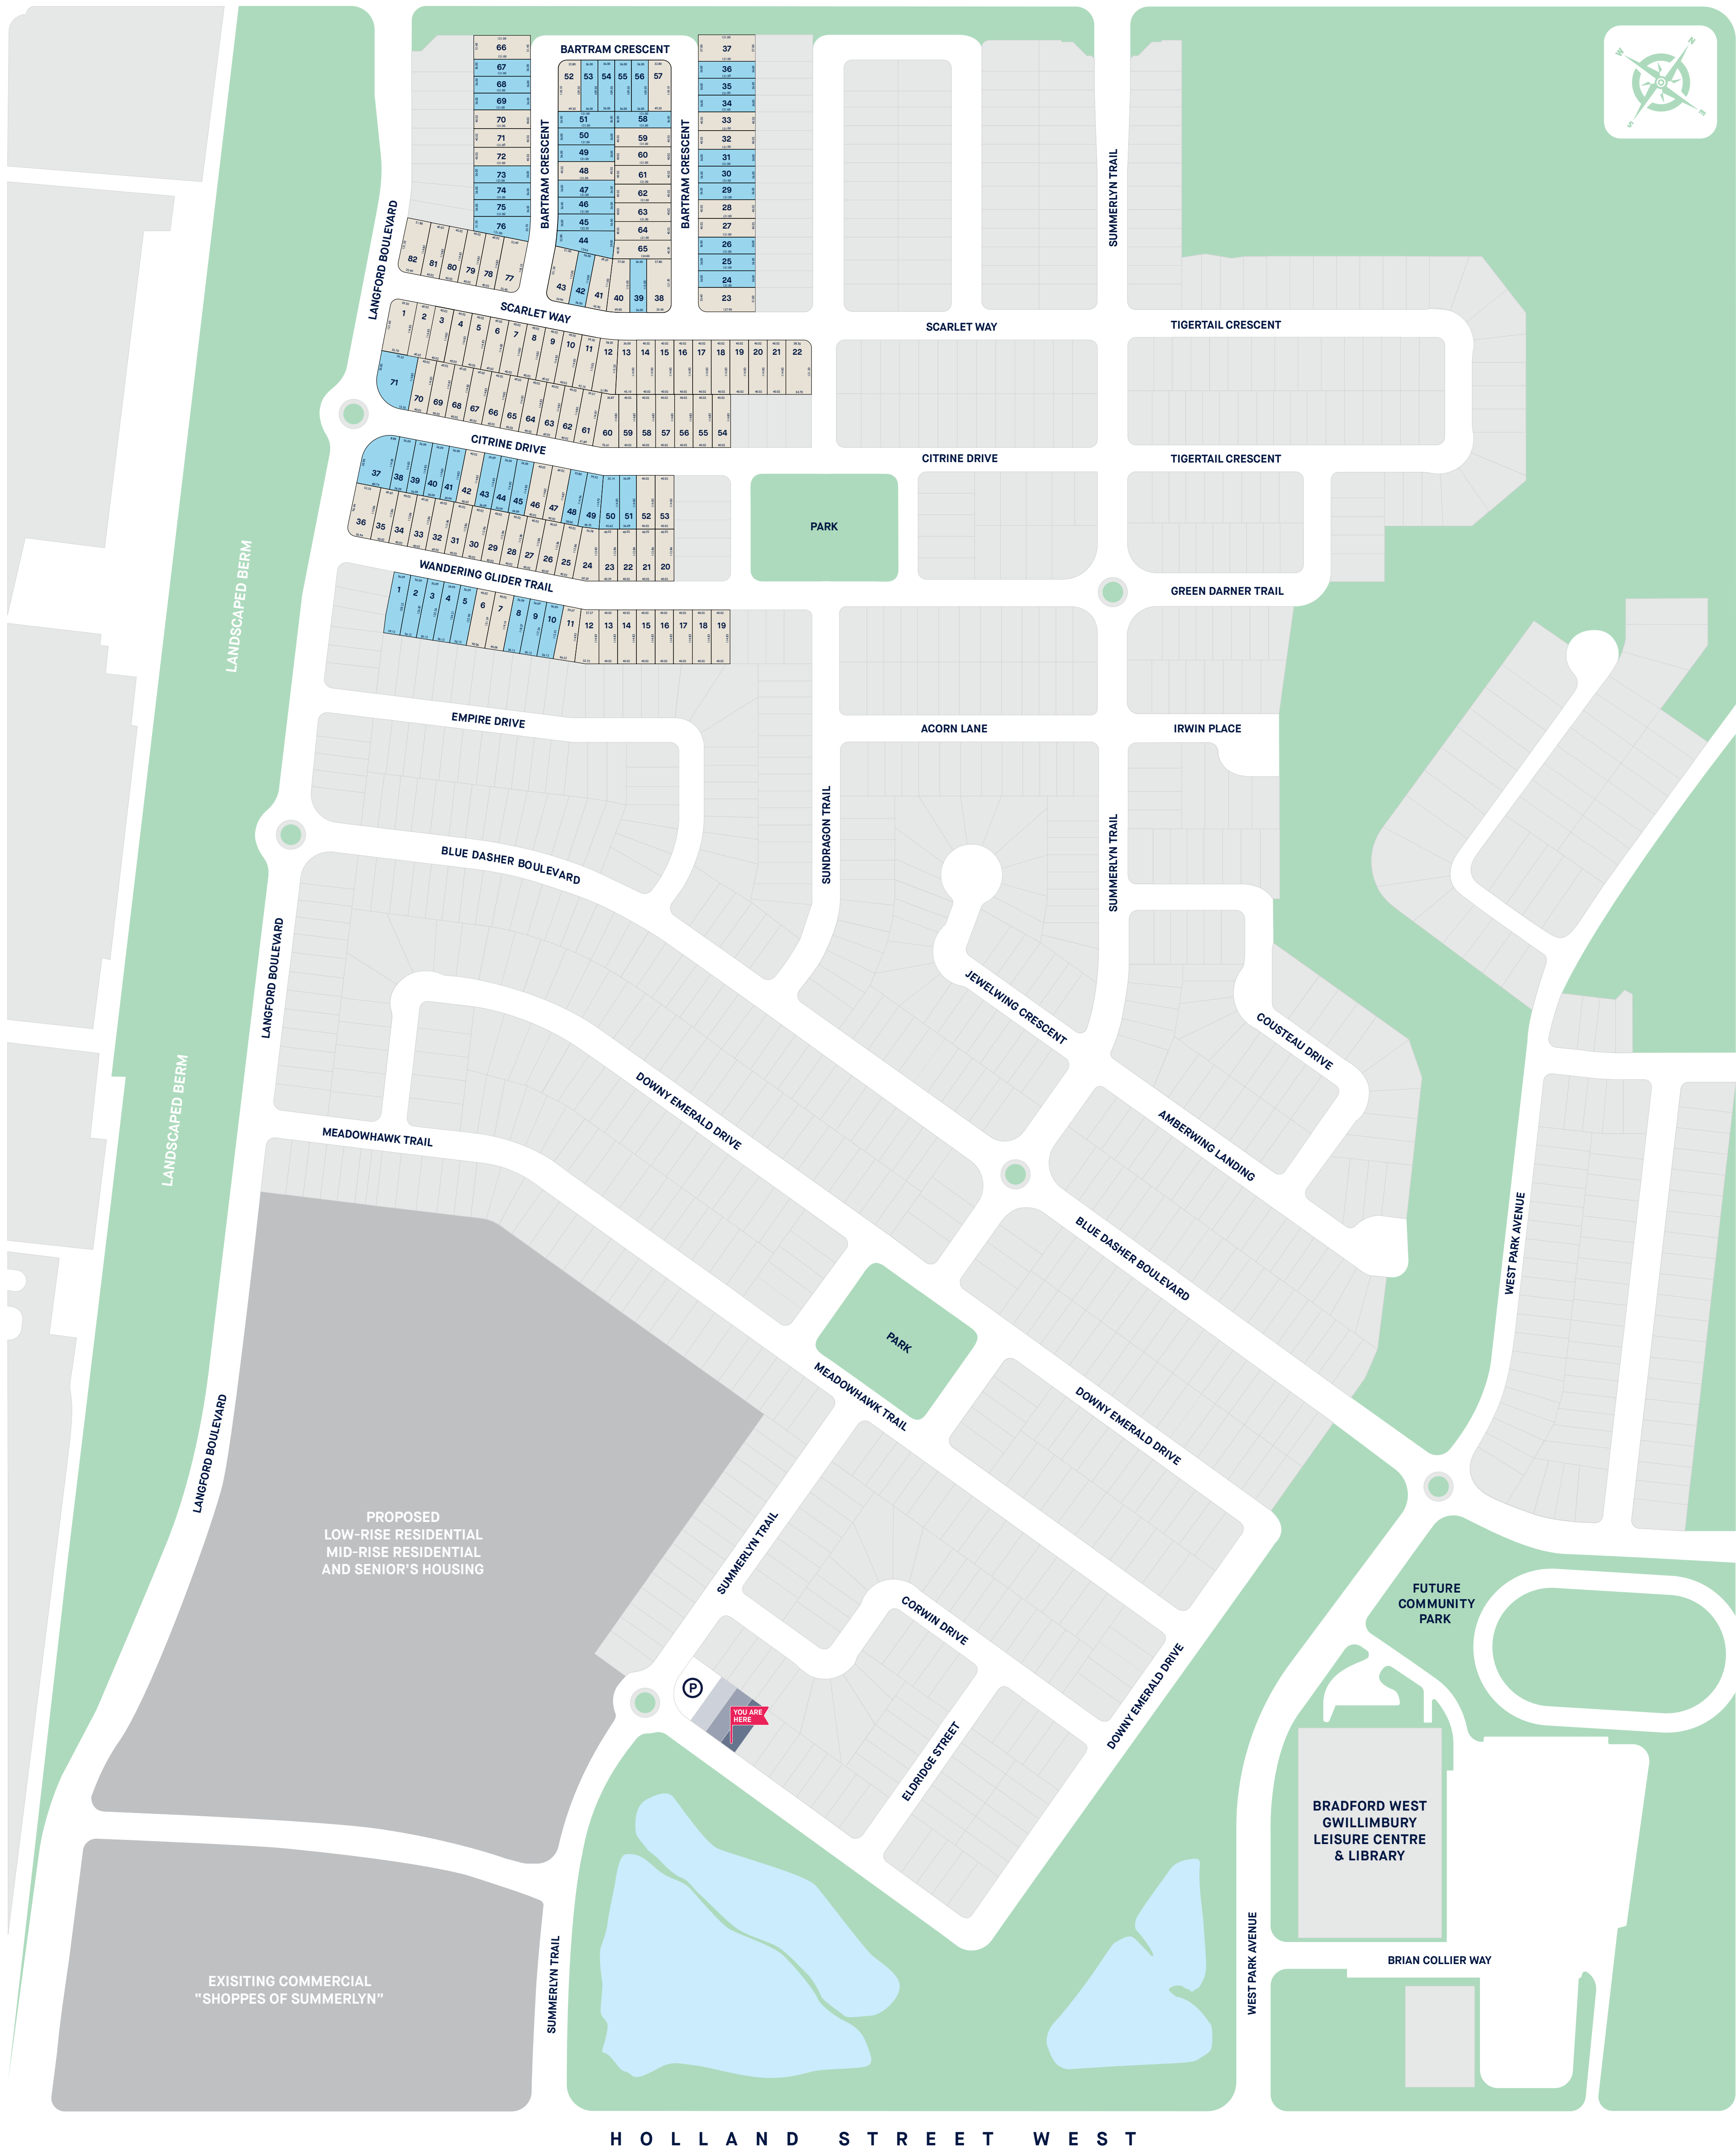

8 T H L I N E

H O L L A N D S T R E E T W E S T

PHASE BR7C

- 12.20m (40ft) SINGLES
- 11.00m (36ft) SINGLES
- EXISTING DEVELOPMENT