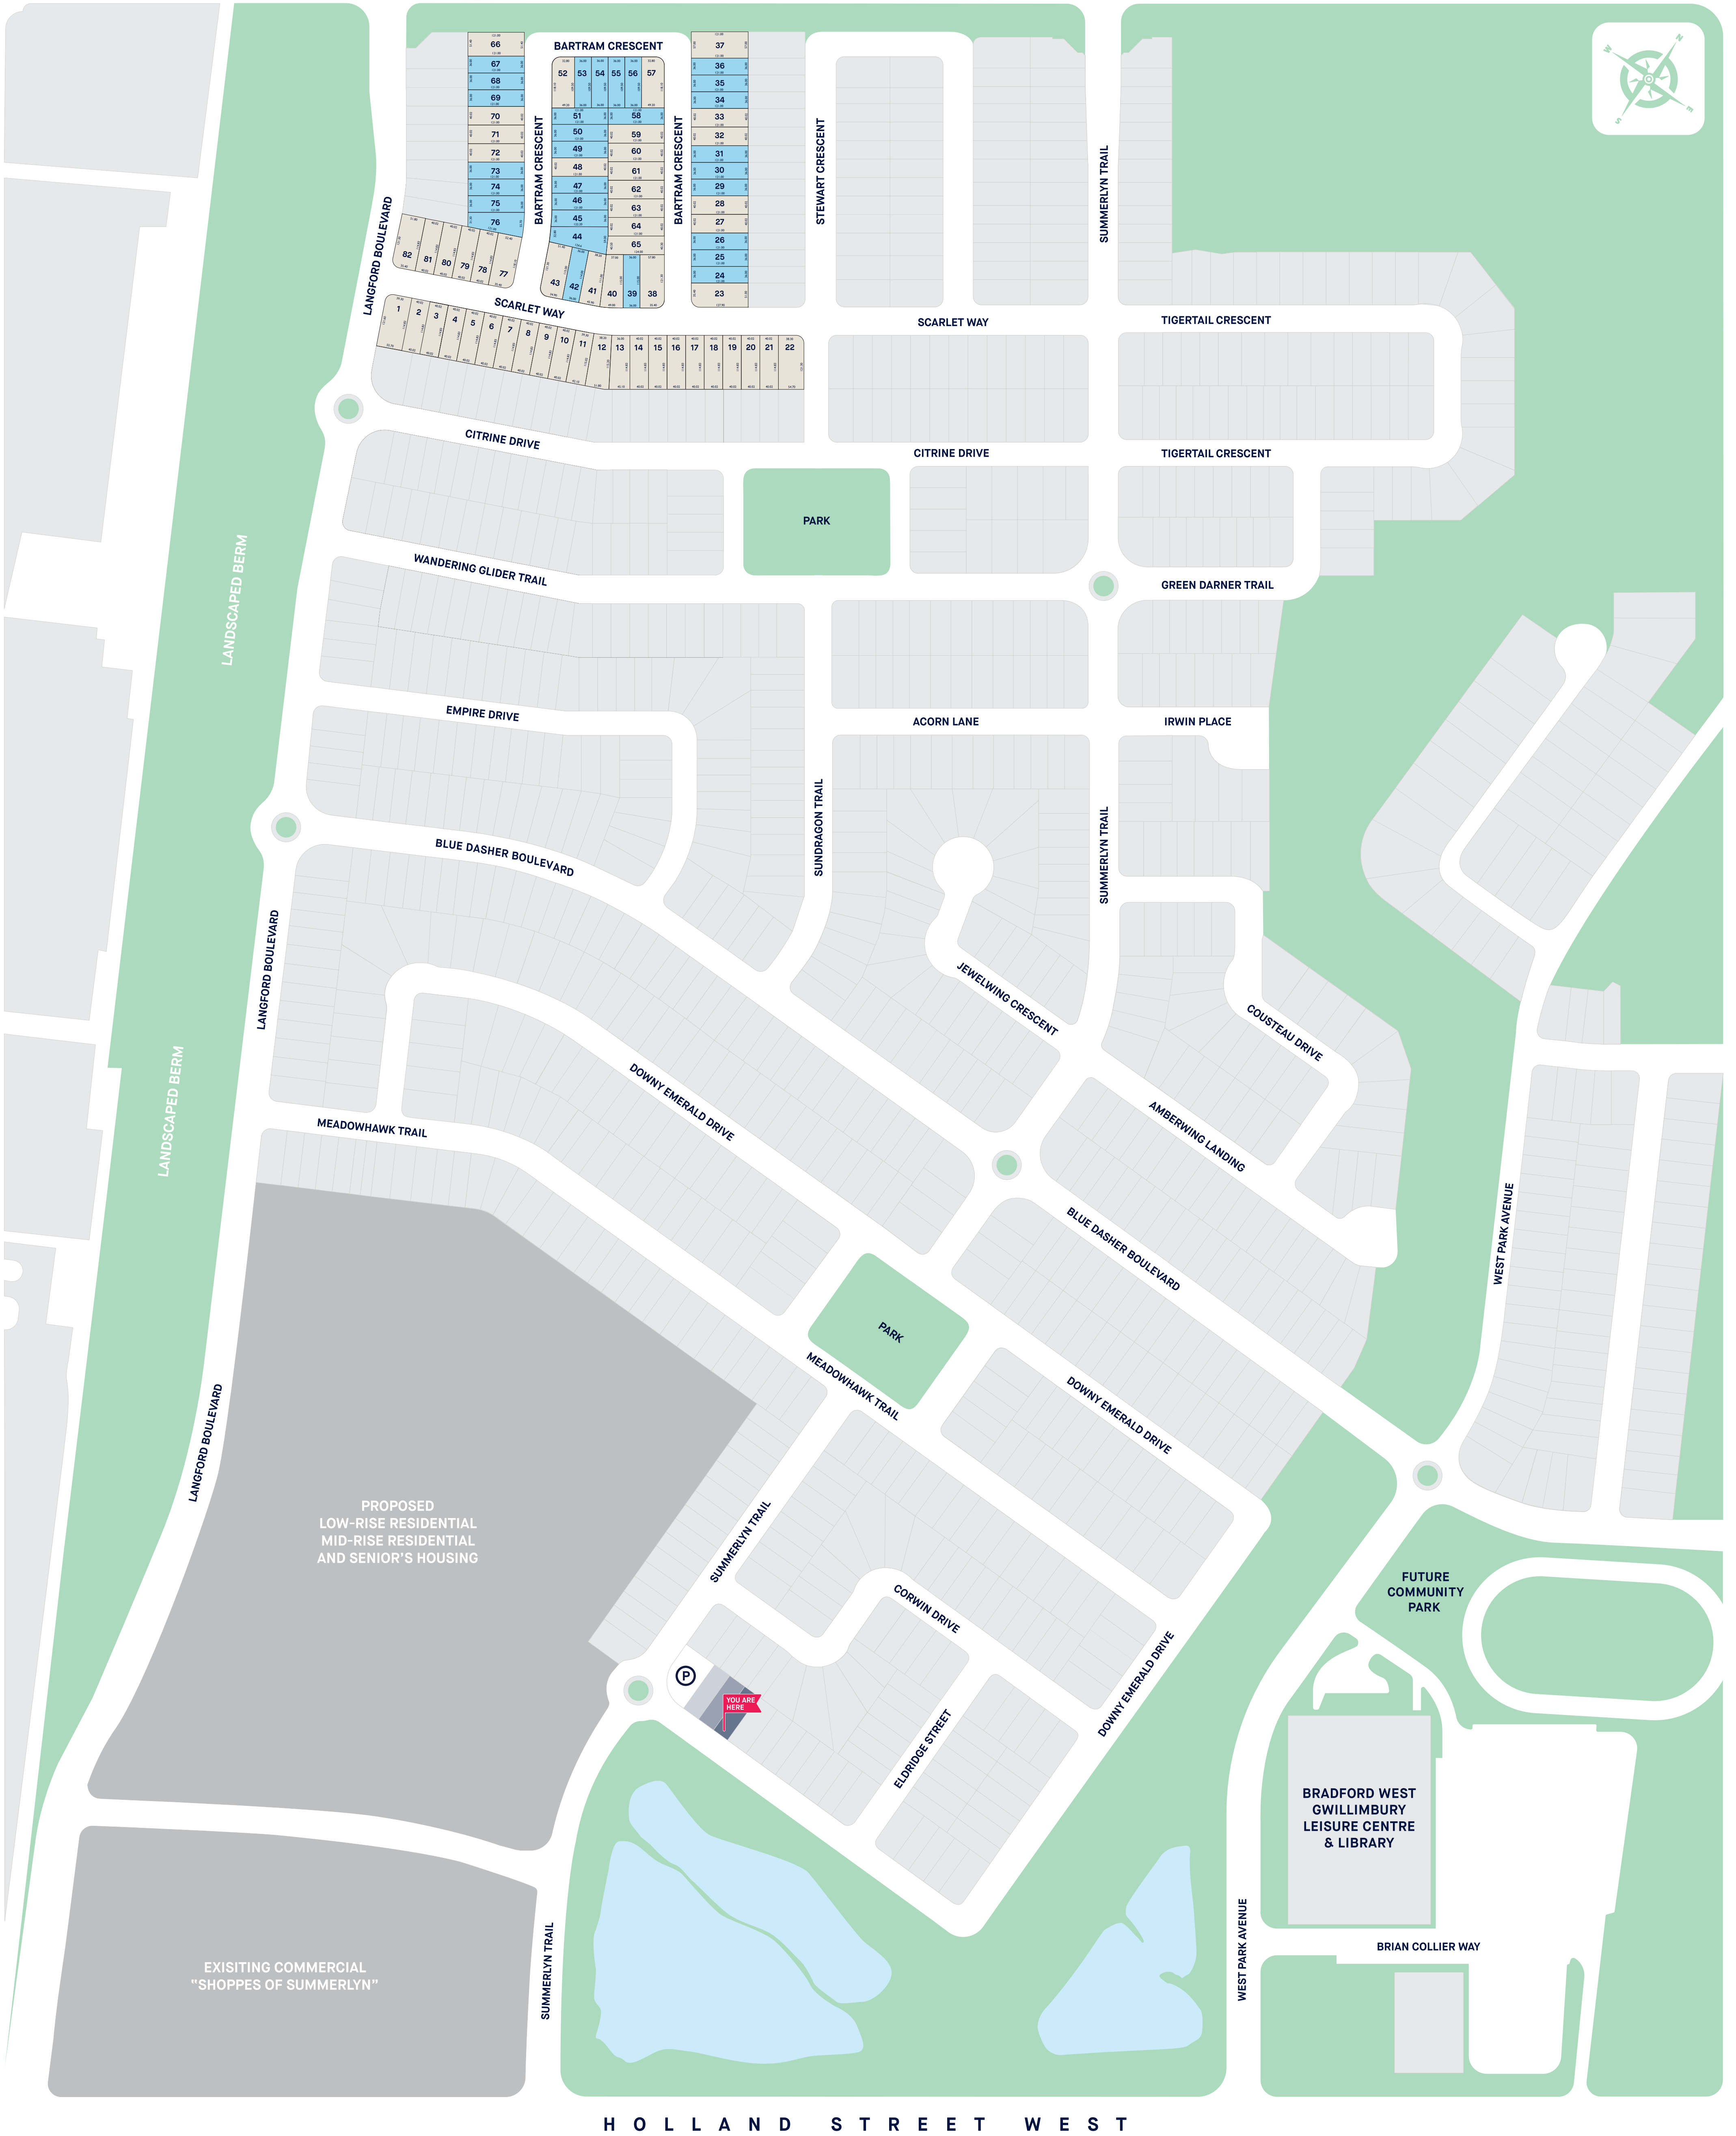

8 T H L I N E

H O L L A N D S T R E E T W E S T

PHASE BR7C

12.20m (40ft) SINGLES

11.00m (36ft) SINGLES

EXISTING DEVELOPMENT