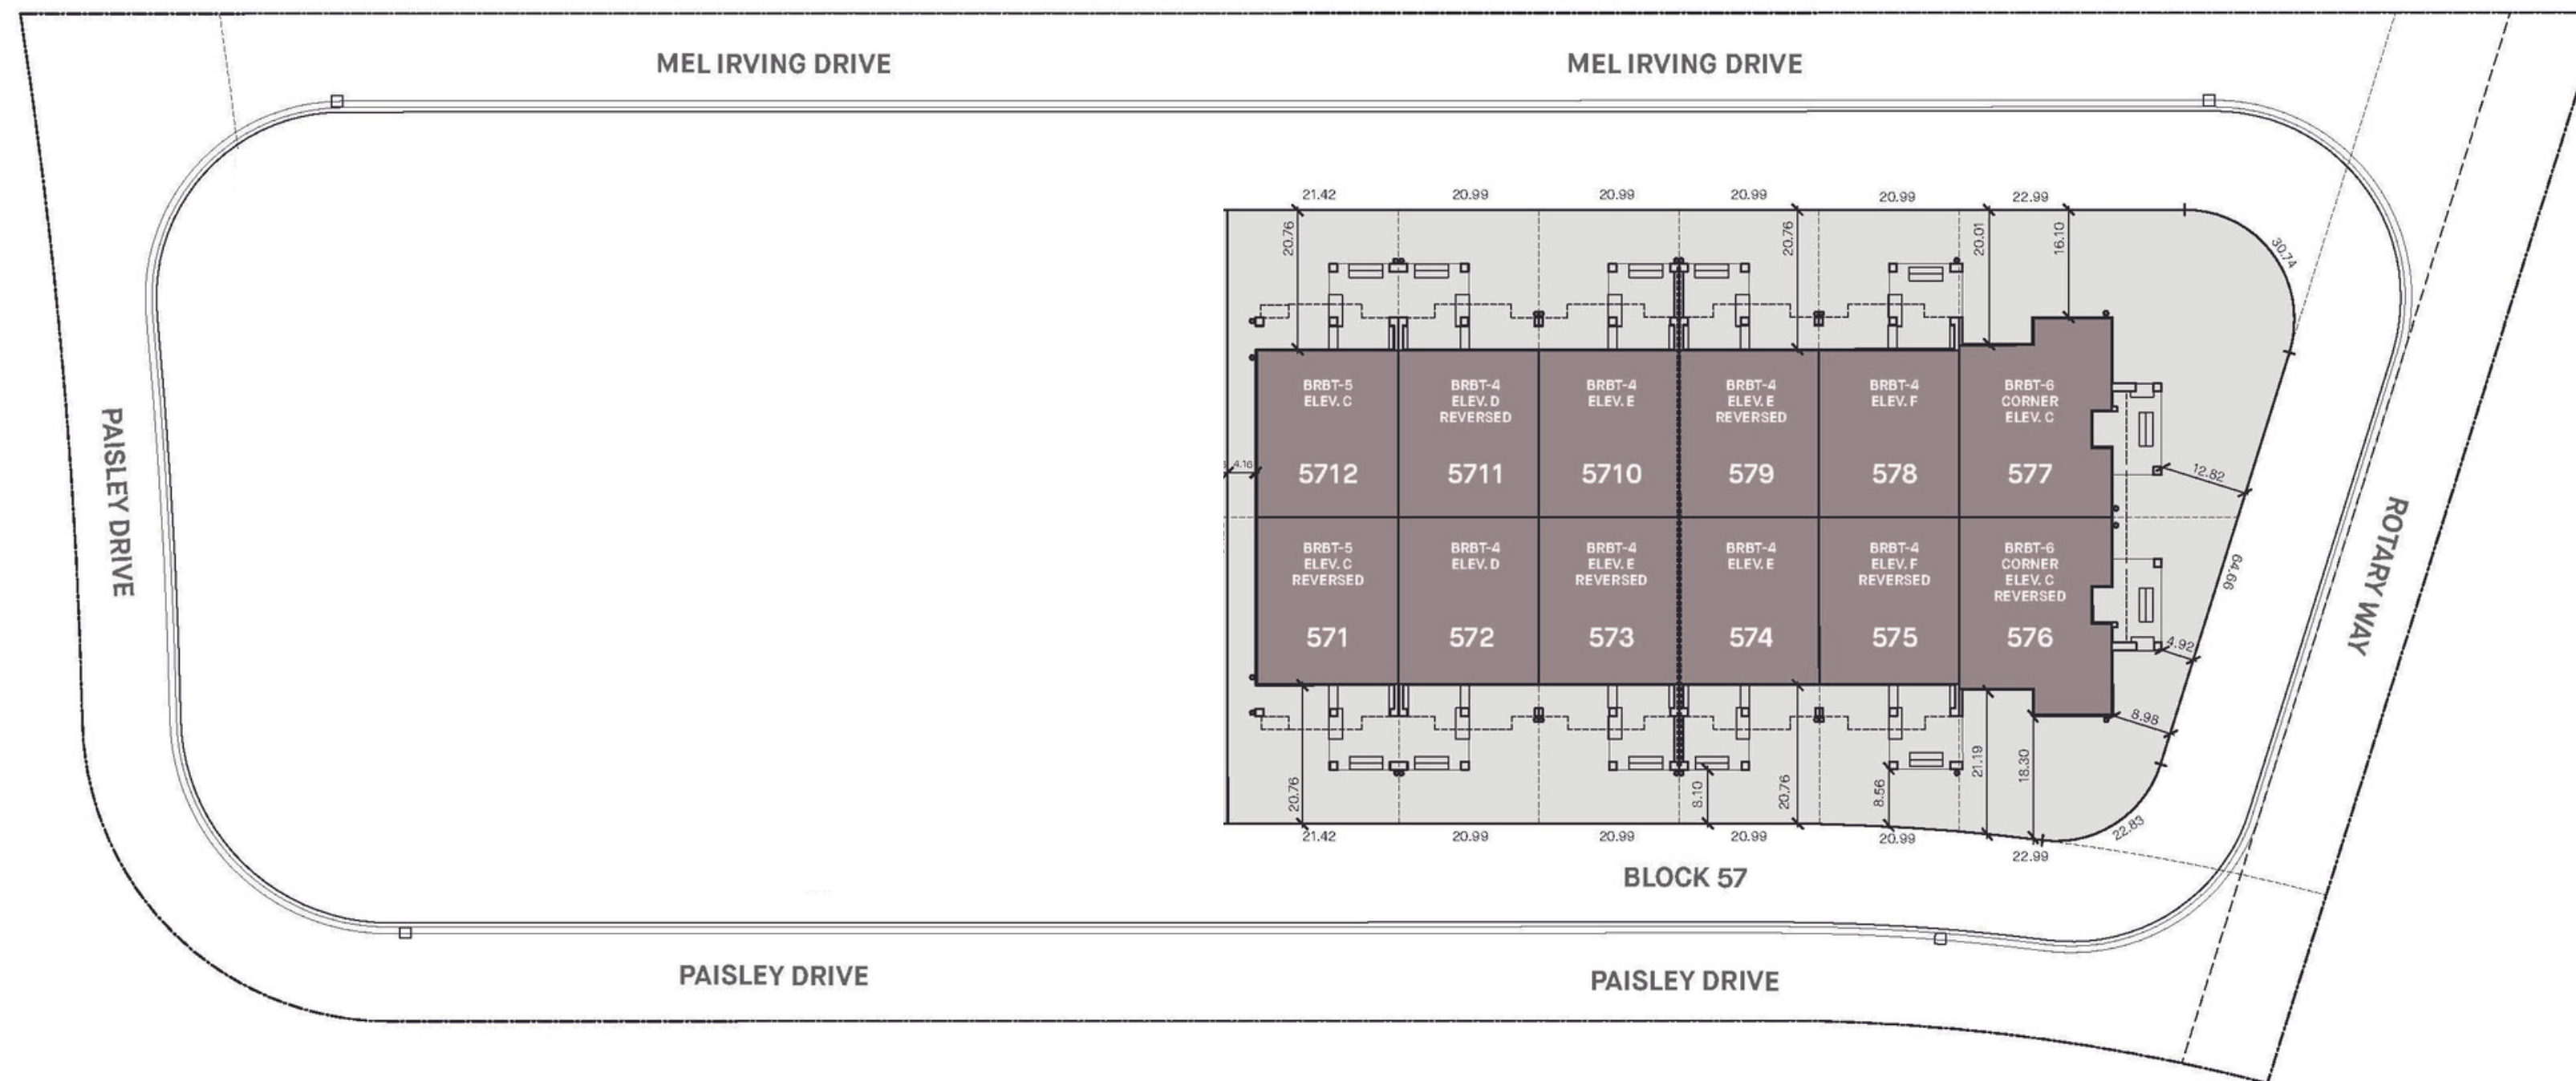

PHASE 8

- 36' SINGLES
- 40' SINGLES
- SEMIS
- TOWNS

SUMMERLYN
VILLAGE

BACK-TO-BACK TOWNHOMES

BLOCK 57